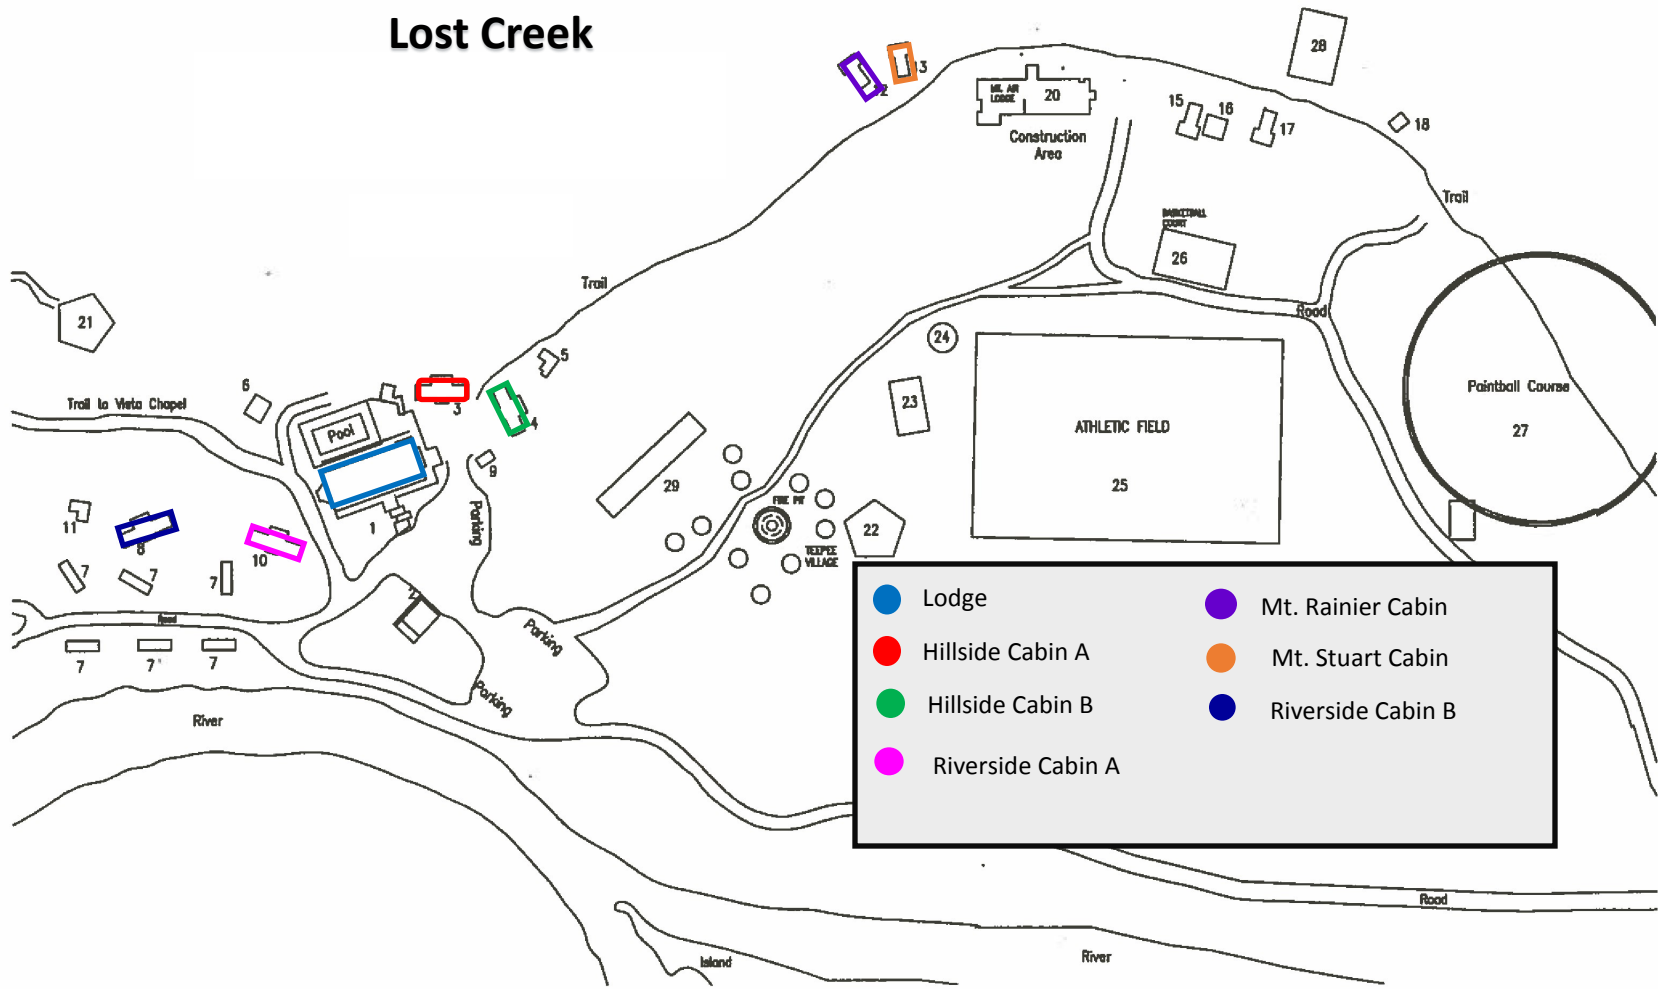

Cedar Springs Camp Lost Creek

- | | |
|--|---|
| ● Lodge | ● Mt. Rainier Cabin |
| ● Hillside Cabin A | ● Mt. Stuart Cabin |
| ● Hillside Cabin B | ● Riverside Cabin B |
| ● Riverside Cabin A | |